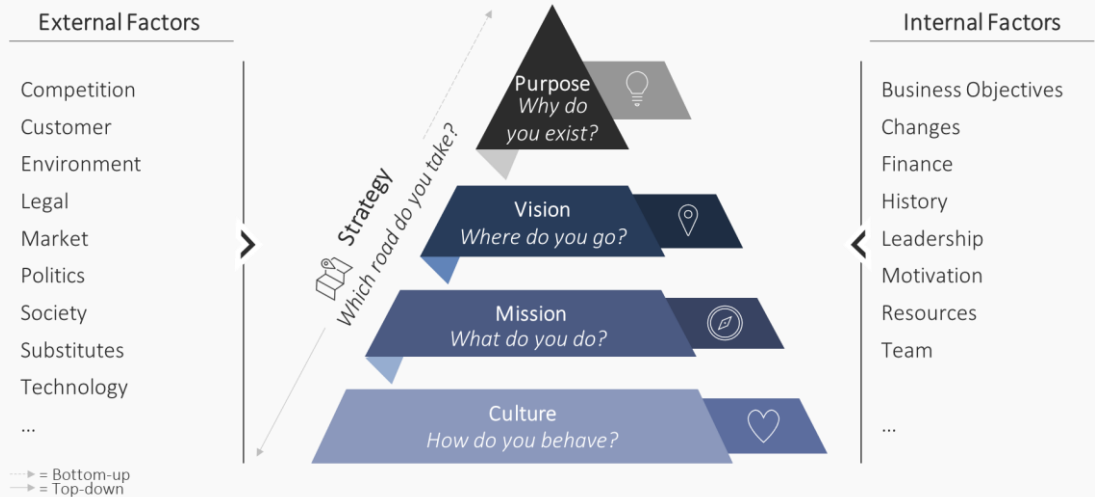

K&A

KNITTER AND
ASSOCIATES

What is “Purpose”?

Our K&A Target Model ^{K&A}

... combines purpose, vision, mission, culture and strategy into a holistic concept and considers external as well as internal factors.

PURPOSE

K&A

□ The Purpose answers the question "Why do you exist?".

② It is the organization's purpose that drives internal and external stakeholders' motivation and endorsement.

PURPOSE

K&A

3 If the purpose is missing, unclearly defined or introduced without team participation, the vision and mission cannot be communicated in a precise way.